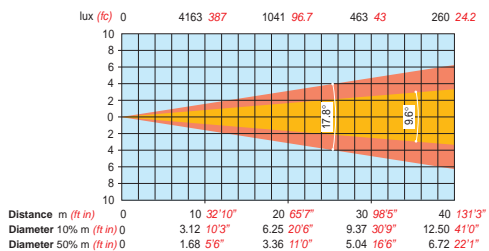

CE marking

In conformity with the European Union Low Voltage Directive 73/23 and Electromagnetic Compatibility Directive 89/336.

LUMINOSITY DIAGRAMS

Minimum Zoom (12.1° 10% - 4.3° 50%)

Maximum Zoom (25.9° 10% - 9.4° 50%)

Minimum Zoom with Light Frost (17.8° 10% - 9.6° 50%)

Maximum Zoom with Light Frost (50.7° 10% - 27.9° 50%)

Minimum Zoom with Heavy Frost (31.6° 10% - 17.5° 50%)