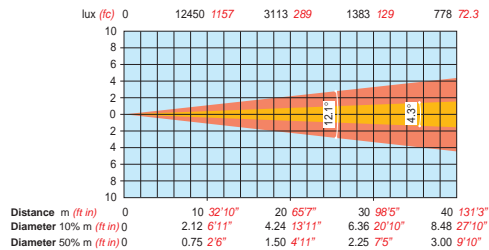

TECHNICAL DATA:

Power supplies

- 200-240V 50/60Hz
- 100-120V 50/60Hz

The power supply can be changed over with the built-in selector.

Input power

- 850VA at 230V 50Hz
  (PFC electronic Ballast).

Lamp

- 575 W metal iodide lamp.
- Cap: G22
- Color temperature: 6,000 K
- Luminous flux: 49,000 lm
- Average life: 1,000 h
- Hot lamp restrike.

Input: DMX 512

Body

- Aluminium structure with die-cast plastic cover.
- Two side handles for transportation.
- Device locking PAN and TILT mechanisms for transportation and maintenance.

Moving body

- Angle:
  - PAN = 450°
  - TILT = 252°
- Maximum speeds:
  - PAN = 4.0 sec. (360°)
  - TILT = 3.2 sec. (252°)
- Resolution:
  - PAN = 1.76°
  - PAN FINE = 0.007°
  - TILT = 0.98°
  - TILT FINE = 0.004°
- Automatic repositioning of PAN and TILT after accidental movement not controlled by control unit.

Cooling

Forced ventilation with axial fans.

Safety devices

- Bipolar circuit breaker with thermal protection.
- Automatic break in power supply in case of overheating.

Recommended working position

Functions in any position.

CE marking

In conformity with the European Union Low Voltage Directive 73/23 and Electromagnetic Compatibility Directive 89/336.

LUMINOSITY DIAGRAMS

Minimum Zoom (12.1° 10% - 4.3° 50%)