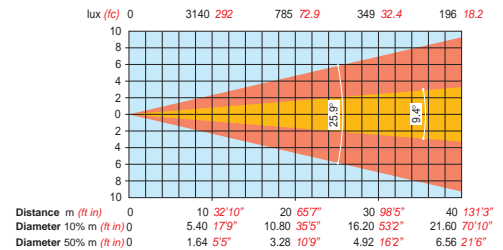

CE marking

In conformity with the European Union Low Voltage Directive 73/23 and Electromagnetic Compatibility Directive 89/336.

LUMINOSITY DIAGRAMS

Minimum Zoom (12.1° 10% - 4.3° 50%)

Maximum Zoom (25.9° 10% - 9.4° 50%)

Minimum Zoom with Light Frost (17.8° 10% - 9.6° 50%)

Maximum Zoom with Light Frost (50.7° 10% - 27.9° 50%)

Minimum Zoom with Heavy Frost (31.6° 10% - 17.5° 50%)