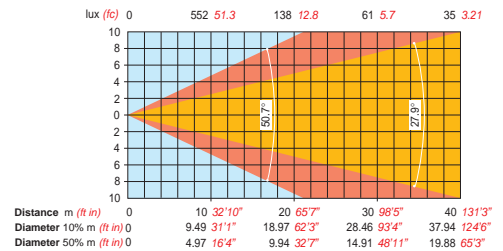

CE marking

In conformity with the European Union Low Voltage Directive 73/23 and Electromagnetic Compatibility Directive 89/336.

LUMINOSITY DIAGRAMS

Minimum Zoom (12.1° 10% - 4.3° 50%)

Maximum Zoom (25.9° 10% - 9.4° 50%)

Minimum Zoom with Light Frost (17.8° 10% - 9.6° 50%)

Maximum Zoom with Light Frost (50.7° 10% - 27.9° 50%)

Minimum Zoom with Heavy Frost (31.6° 10% - 17.5° 50%)